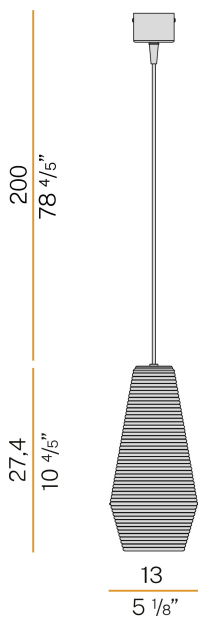

Technical drawing